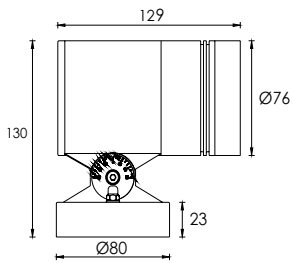

# Wall Mounting Flood & Spot Light SAWA

sanded dark grey
  silver grey
  sanded black

12" Die-casting dark grey powder coated aluminum.  
T=60-80µm. Adhesion of ISO class 1/ASTM class 4B